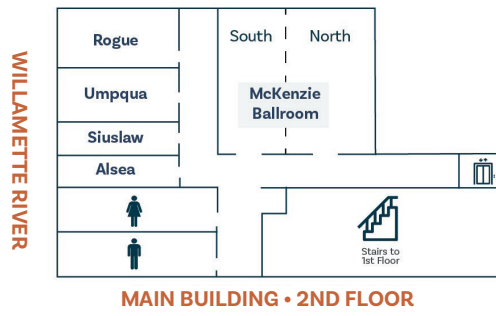

ROOMS & SUITES

All rooms have luxury bedding, an oversized workstation, a refrigerator, microwave, safe, USB ports, attached bath, and full-length mirror. All rooms have a private balcony or patio, many with pool or Willamette River views. ADA-accessible guest rooms and suites ensure all guests receive a warm welcome.

Standard Rooms (375 sq ft): Available in King or Two Queen, many with river views

Studio Suites (540 sq ft): Oversized seating area, pull-out sofa, coffee table

Junior Suites (572 sq ft): Seating area, pull-out sofa, coffee table, separate bedroom with a 2nd TV

Executive Suites (765 sq ft): Dining table, wet bar, separate bedroom with a 2nd TV

Casanova Suite (1000+ sq ft): Makes for the perfect home base with extensive living spaces, large kitchenette, oversize vanity & mirror, whirlpool bathtub, separate shower, and an additional half bath

EVENT SPACES

MEETING ROOMS	SQFT	ROOM SIZE	ROUNDS	CRESCENTS	CLASSROOM	THEATRE	RECEPTION	U-SHAPE	HOLLOW SQUARE	CONF.
WILLAMETTE BALLROOM (ALL)	6,113	113' x 54'10" x 16"	400	200	320	650	600	N/A	N/A	N/A
East	1,569	29' x 54'10"	80	40	72	104	120	40	48	40
Middle	1,569	29' x 54'10"	80	40	72	104	120	40	48	40
West	2,975	54' x 54'10"	200	95	144	260	280	52	72	40
COLUMBIA BALLROOM (ALL)	3,276	84' x 39' x 12"	220	95	160	288	300	N/A	N/A	N/A
North	1,287	33' x 39'	60	25	48	84	60	28	40	24
Middle	858	22' x 39'	50	25	24	64	N/A	26	24	24
South	1,131	29' x 39'	60	25	44	80	50	28	32	24
MCKENZIE BALLROOM (ALL)	3,475	58'9" x 59' x 14'	230	100	160	308	250	N/A	N/A	N/A
North	2,118	35'9" x 59'	120	60	80	168	150	40	56	40
South	1,357	23' x 59'	70	25	64	96	80	24	40	40
ROGUE	870	29' x 30'	50	25	40	70	50	24	32	22
UMPQUA	616	28' x 22'	40	20	20	48	30	20	24	22
ALSEA	294	21' x 14'	20	10	12	24	20	N/A	N/A	16
SIUSLAW	294	21' x 14'	20	10	12	24	20	N/A	N/A	16
SANTIAM	294	21' x 14'	20	10	12	24	20	N/A	N/A	16