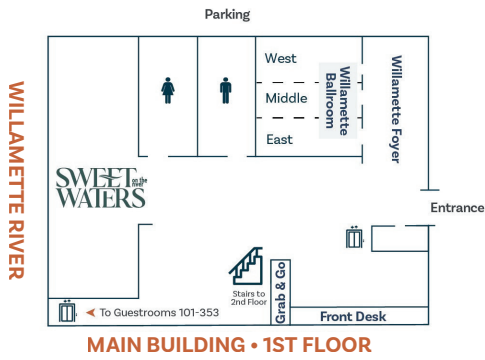

ROOMS & SUITES

All rooms have luxury bedding, an oversized workstation, a refrigerator, microwave, safe, USB ports, attached bath, and full-length mirror. All rooms have a private balcony or patio, many with pool or Willamette River views. ADA-accessible guest rooms and suites ensure all guests receive a warm welcome.

Standard Rooms (375 sq ft): Available in King or Two Queen, many with river views

Studio Suites (540 sq ft): Oversized seating area, pull-out sofa, coffee table

Junior Suites (572 sq ft): Seating area, pull-out sofa, coffee table, separate bedroom with a 2nd TV

Executive Suites (765 sq ft): Dining table, wet bar, separate bedroom with a 2nd TV

Casanova Suite (1000+ sq ft): Makes for the perfect home base with extensive living spaces, large kitchenette, oversize vanity & mirror, whirlpool bathtub, separate shower, and an additional half bath

EVENT SPACES

MEETING ROOMS	SQFT	ROOM SIZE	ROUNDS	CRESCENTS	CLASSROOM	THEATRE	RECEPTION	U-SHAPE	HOLLOW SQUARE	CONF.
WILLAMETTE BALLROOM (ALL)	6,113	113' x 54'10" x 16"	400	200	320	650	600	N/A	N/A	N/A
East	1,569	29' x 54'10"	80	40	72	104	120	40	48	40
Middle	1,569	29' x 54'10"	80	40	72	104	120	40	48	40
West	2,975	54' x 54'10"	200	95	144	260	280	52	72	40
COLUMBIA BALLROOM (ALL)	3,276	84' x 39' x 12"	220	95	160	288	300	N/A	N/A	N/A
North	1,287	33' x 39'	60	25	48	84	60	28	40	24
Middle	858	22' x 39'	50	25	24	64	N/A	26	24	24
South	1,131	29' x 39'	60	25	44	80	50	28	32	24
MCKENZIE BALLROOM (ALL)	3,475	58'9" x 59' x 14'	230	100	160	308	250	N/A	N/A	N/A
North	2,118	35'9" x 59'	120	60	80	168	150	40	56	40
South	1,357	23' x 59'	70	25	64	96	80	24	40	40
ROGUE	870	29' x 30'	50	25	40	70	50	24	32	22
UMPQUA	616	28' x 22'	40	20	20	48	30	20	24	22
ALSEA	294	21' x 14'	20	10	12	24	20	N/A	N/A	16
SIUSLAW	294	21' x 14'	20	10	12	24	20	N/A	N/A	16
SANTIAM	294	21' x 14'	20	10	12	24	20	N/A	N/A	16