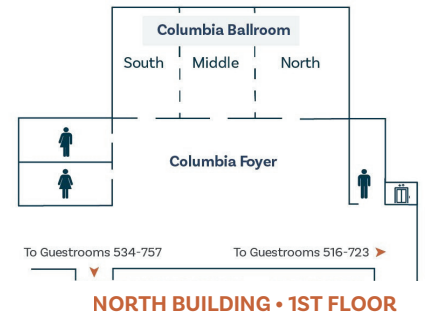

Standard Rooms (375 sq ft): Available in King or Two Queen, many with river views

Studio Suites (540 sq ft): Oversized seating area, pull-out sofa, coffee table

Junior Suites (572 sq ft): Seating area, pull-out sofa, coffee table, separate bedroom with a 2nd TV

Executive Suites (765 sq ft): Dining table, wet bar, separate bedroom with a 2nd TV

Casanova Suite (1000+ sq ft): Makes for the perfect home base with extensive living spaces, large kitchenette, oversize vanity & mirror, whirlpool bathtub, separate shower, and an additional half bath

EVENT SPACES

MEETING ROOMS	SQFT	ROOM SIZE	ROUNDS	CRESCENTS	CLASSROOM	THEATRE	RECEPTION	U-SHAPE	HOLLOW SQUARE	CONF.
WILLAMETTE BALLROOM (ALL)	6,113	113' x 54'10" x 16"	400	200	320	650	600	N/A	N/A	N/A
East	1,569	29' x 54'10"	80	40	72	104	120	40	48	40
Middle	1,569	29' x 54'10"	80	40	72	104	120	40	48	40
West	2,975	54' x 54'10"	200	95	144	260	280	52	72	40
COLUMBIA BALLROOM (ALL)	3,276	84' x 39' x 12"	220	95	160	288	300	N/A	N/A	N/A
North	1,287	33' x 39'	60	25	48	84	60	28	40	24
Middle	858	22' x 39'	50	25	24	64	N/A	26	24	24
South	1,131	29' x 39'	60	25	44	80	50	28	32	24
MCKENZIE BALLROOM (ALL)	3,475	58'9" x 59' x 14'	230	100	160	308	250	N/A	N/A	N/A
North	2,118	35'9" x 59'	120	60	80	168	150	40	56	40
South	1,357	23' x 59'	70	25	64	96	80	24	40	40
ROGUE	870	29' x 30'	50	25	40	70	50	24	32	22
UMPQUA	616	28' x 22'	40	20	20	48	30	20	24	22
ALSEA	294	21' x 14'	20	10	12	24	20	N/A	N/A	16
SIUSLAW	294	21' x 14'	20	10	12	24	20	N/A	N/A	16
SANTIAM	294	21' x 14'	20	10	12	24	20	N/A	N/A	16