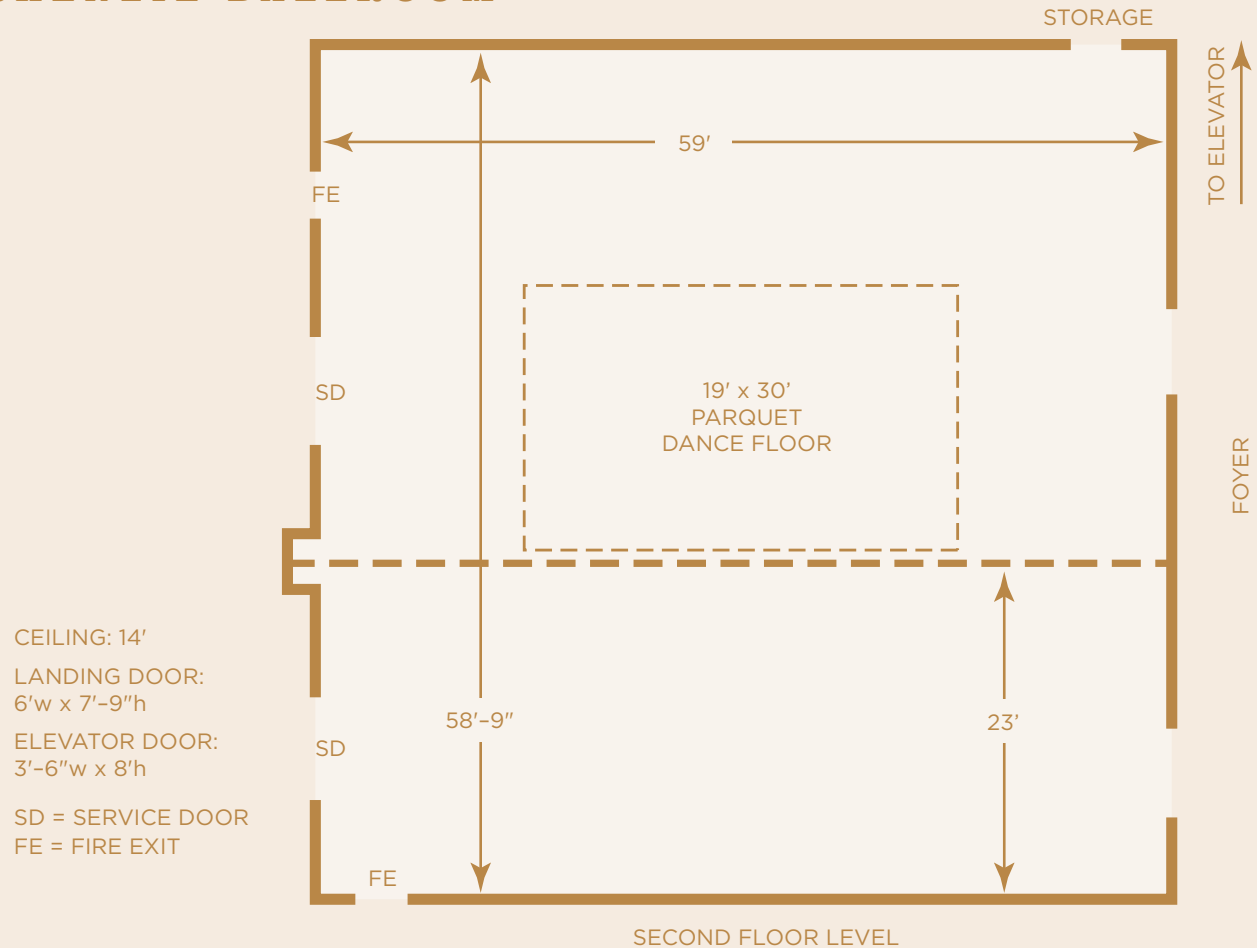

# McKENZIE BALLROOM

- Room divides into two separate breakouts
- Various lighting alternatives
- Parquet dance floor
- Foyer

From detailed conventions to exquisite receptions, our professional staff is ready to meet your every need. Take advantage of amenities including:

- 15,000 square feet of meeting space
- Three ballrooms
- Four river view boardrooms
- Natural lighting
- Outdoor decks
- Courtyards
- Dedicated Internet connections
- Various lighting alternatives

|                       | SQ. FT. | DIMENSIONS   | ROUNDS  | BANQ. | CLASSROOM | THEATRE | RECPT. | U-SHAPE | CONF. | HOLL. SQ. |
|-----------------------|---------|--------------|---------|-------|-----------|---------|--------|---------|-------|-----------|
| <b>McKenzie (all)</b> | 3,475   | 58'-9" x 59' | 25 (10) | 250   | 44 (4)    | 400     | 400    | N/A     | N/A   | N/A       |
|                       |         |              | 25 (8)  | 200   | 44 (3)    |         |        |         |       |           |
| <i>North</i>          | 2,118   | 35'-9" x 59' | 15 (10) | 150   | 20 (4)    | 200     | 200    | 32      | 48    | 45        |
|                       |         |              | 15 (8)  | 120   | 20 (3)    |         |        |         |       |           |
| <i>South</i>          | 1,357   | 23' x 59'    | 9 (10)  | 90    | 12 (4)    | 80      | 125    | 25      | 34    | 30        |
|                       |         |              | 9 (8)   | 72    | 12 (3)    |         |        |         |       |           |

# McKENZIE BALLROOM

**Valley River Inn**  
*escape. relax. renew.*